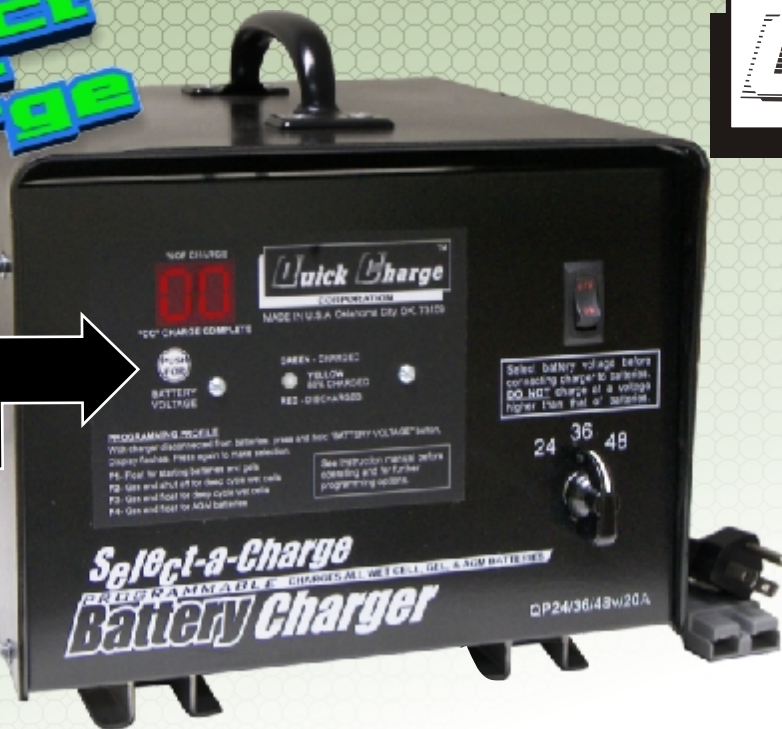

ONE TOUCH PROGRAMMABLE

Portable Battery Chargers

Select-a-Charge

It's
ALL
Right Here

Easier than setting a clock. No need to open case, download software, or wade through manuals. Change profiles to charge every battery type in seconds. Also controls gassing cycle and recycle times.

Charge

Gel, AGM, Starting,
and Wet Deep Cycle batteries
With Precision

**DIGITALLY DISPLAYS % OF
CHARGE AND BATTERY VOLTAGE**

**TRI COLOR LED MONITORS
BATTERY PROGRESS**

**REAL AMBIENT TEMPERATURE
COMPENSATED FLOAT VOLTAGE**

**CURRENT LIMITED AND REVERSE
POLARITY PROTECTED**

24, 36 and 48 VOLT. THE MOST VERSATILE CHARGER ON THE MARKET.

25% more
ENERGY
EFFICIENT
Than Ferroresonant chargers