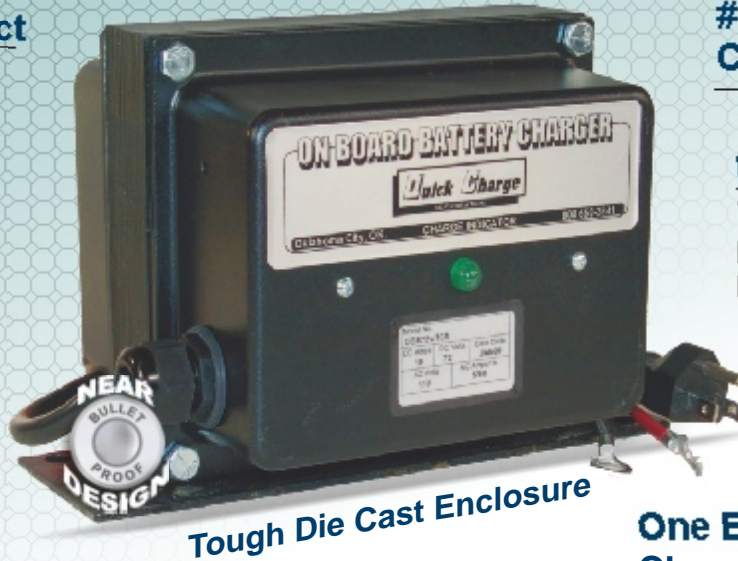

# ON Board Battery CHARGERS

By

## Small & Compact

Fits Slim type scissor lifts & other tight fitting applications.

## Vibration Resistant

No moving parts and an integrated design.

Tough Die Cast Enclosure